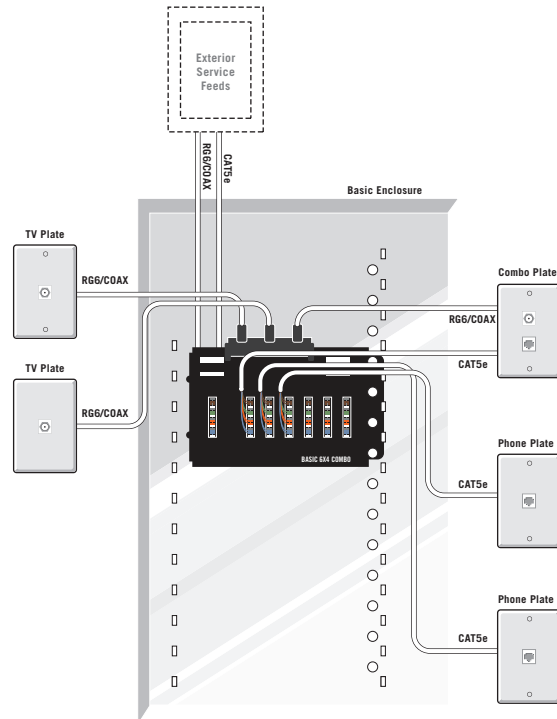

Products:	Structured Cabling	Intercom / Security Cameras
	Security	Central Vacuum
	Audio Distribution	Custom Integration
	Home Theater	DSS Satellite

Connect

BASIC Structured Cabling

Components and wiring subject to change without notification.

BILL OF MATERIAL

Quantity	Description			
		ROUGH	TRIM	FINAL
1	Basic Enclosure	X	X	
1	Basic Telecom Module		X	
1	Basic Video Module		X	
2	Phone Wall Plate (4 line capable)	X	X	
2	TV Wall Plate	X	X	
1	Combo Plate (phone, TV)	X	X	
1	Home Owner Orientation			X

FEATURES

- Future ready infrastructure
- Handles sophisticated phone systems and flexible network connectivity
- Supports multiple phone line use

SOLUTION OPTIONS

- Connect multiple rooms with satellite, antenna or cable broadcasting
- Import closed circuit signal from front door and other camera locations
- Integrate whole house audio and intercom through your structured cabling infrastructure
- Custom designed video/data/phone plates for every location in your home