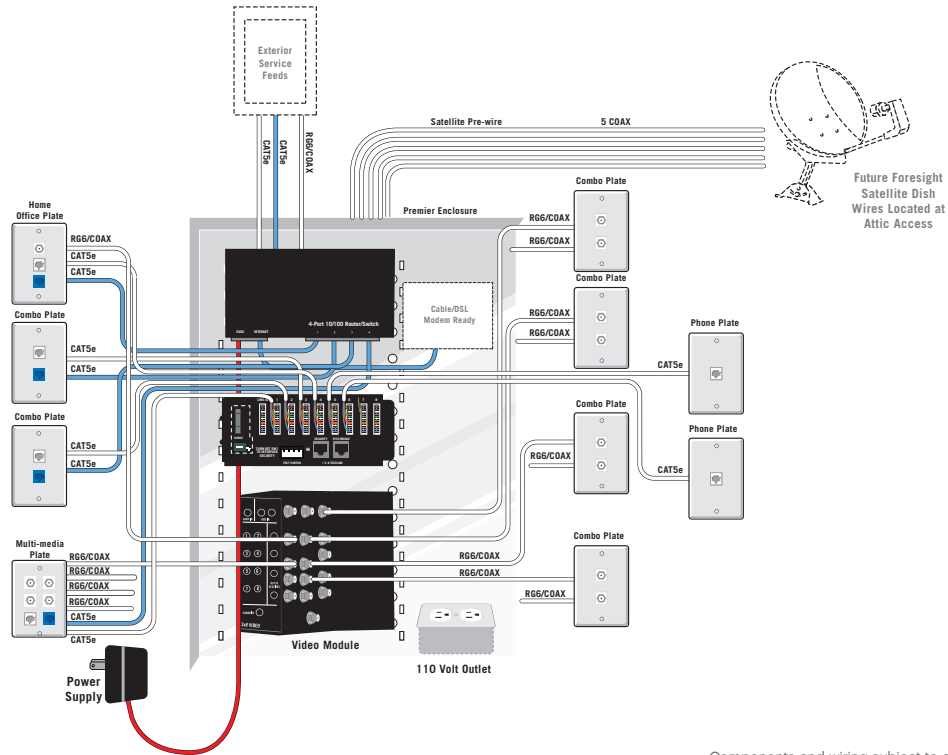

Structured Cabling	Intercom / Security Cameras
Security	Central Vacuum
Audio Distribution	Custom Integration
Home Theater	DSS Satellite

Connect

PREMIER Structured Cabling

Components and wiring subject to change without notification.

BILL OF MATERIAL

Quantity	Description			
		ROUGH	TRIM	FINAL
1	Premier Enclosure	X	X	
1	Telecom Module		X	
1	Enhanced Video Module		X	
1	4 Port 10/100 Router/Switch		X	
2	Phone Plate (4 line capable)	X	X	
4	Combo Plate (TV, SAT)	X	X	
2	Combo Plate (phone, data)	X	X	
1	Multimedia Plate (4 TV, 2 phone)	X	X	
1	Home Office Plate (phone, LAN, TV)	X	X	
1	Satellite Pre-wire	X		
1	Home Owner Orientation			X

SOLUTION OPTIONS

- Connect multiple rooms with satellite, antenna or cable broadcasting
- Import closed circuit signal from front door and other camera locations
- Integrate whole house audio and intercom through your structured cabling infrastructure
- Custom designed video/data/phone plates for every location in your home