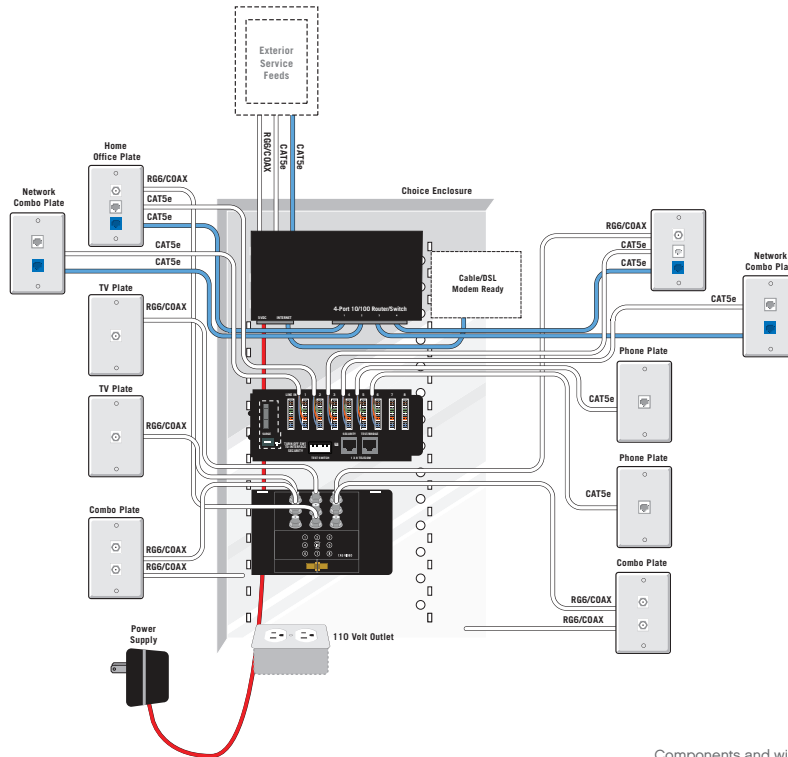

Products:

Structured Cabling	Intercom / Security Cameras
Security	Central Vacuum
Audio Distribution	Custom Integration
Home Theater	DSS Satellite

Connect

SELECT HOME NETWORK

Components and wiring subject to change without notification.

BILL OF MATERIAL

Quantity	Description	ROUGH	TRIM	FINAL
1	Choice Enclosure	X	X	
1	Telecom Module		X	
1	Video Module		X	
1	4 Port 10/100 Router/Switch		X	
2	Phone Plate (4 line capable)	X	X	
2	TV Plate	X	X	
2	Combo Plate (phone, TV)	X	X	
2	Home Office Plate (phone, LAN, TV)	X	X	
2	Network Combo Plate (phone, data)	X	X	
1	Home Owner Orientation			X

SOLUTION OPTIONS

- Connect multiple rooms with satellite, antenna or cable broadcasting
- Import closed circuit signal from front door and other camera locations
- Integrate whole house audio and intercom through your structured cabling infrastructure
- Custom designed video/data/phone plates for every location in your home