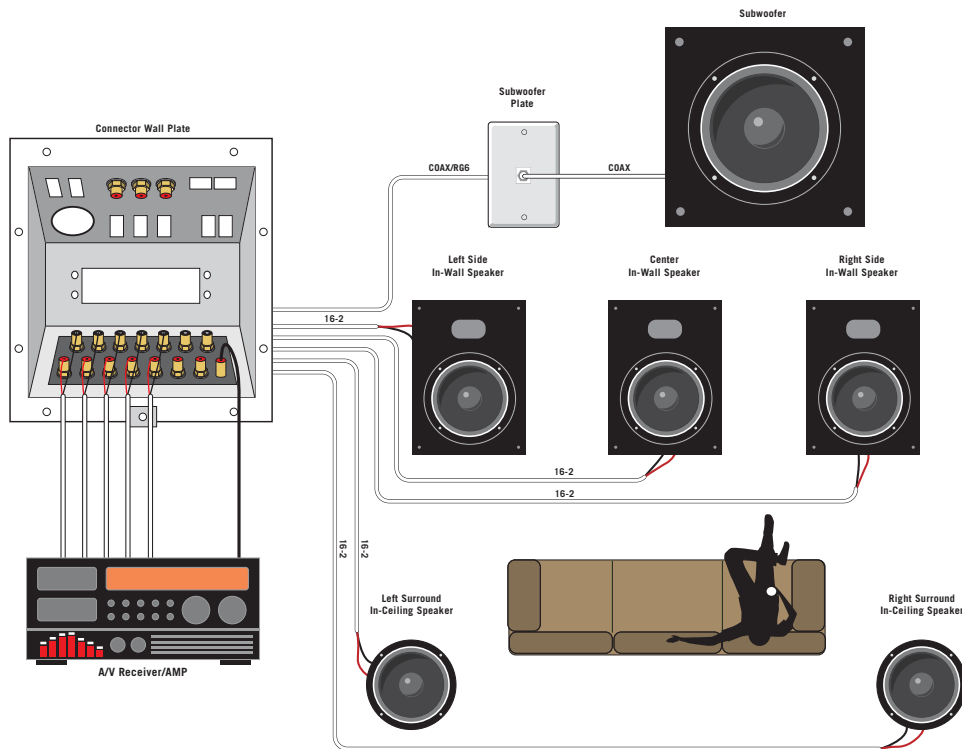

Products:

Structured Cabling	Intercom / Security Cameras
Security	Central Vacuum
Audio Distribution	Custom Integration
Home Theater	DSS Satellite

Entertain

CHOICE 5.1 THEATER (COMBO) Package*

Components and wiring subject to change without notification.

BILL OF MATERIAL

Quantity	Description			
		ROUGH	TRIM	FINAL
1	Pre-Wire (5) Speakers (1) Subwoofer	X		
1	Powered Subwoofer			X
2	In-Ceiling Speaker		X	
3	In-Wall Speakers		X	
1	Connector Wall Plate at Media Niche	X	X	
1	5.1 Receiver			X
1	Installation and Training			X

FEATURES

- Surround yourself with music the way it was meant to be heard! With a home theater solution. Create an exciting movie experience in your home the neighbors will envy! Hearing full spectrum sound from the front and rear, puts you right in the center of the action and adds drama and excitement to your entertainment event!
- Audio cables run discretely behind finished drywall
- Sleek attractive recessed speakers
- Connection wall plate for ease of component installation

SOLUTION OPTIONS

- Upgrade to in-ceiling pivoting directional speakers for precise audio placement
- Add high quality distributed music throughout the home and patio
- Add a video package

©Copyright 2007 Foresight Systems - All Rights Reserved