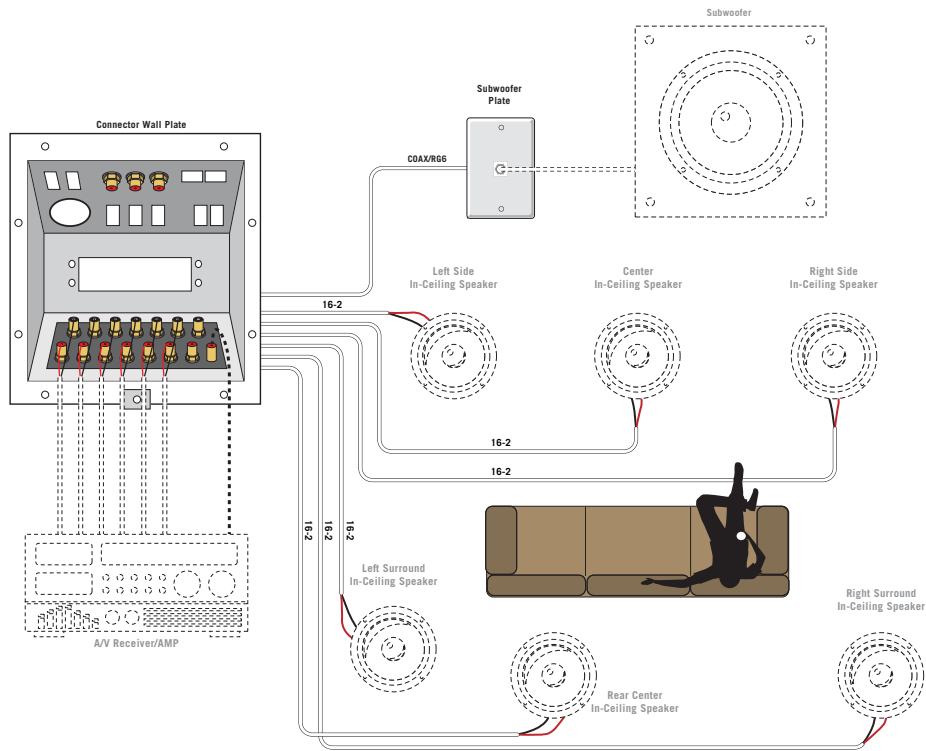

Products:

Structured Cabling	Intercom / Security Cameras
Security	Central Vacuum
Audio Distribution	Custom Integration
Home Theater	DSS Satellite

Entertain

6.1 THEATER READY Pre-wire only

Components and wiring subject to change without notification.

BILL OF MATERIAL

Quantity	Description			
		ROUGH	TRIM	FINAL
1	Pre-Wire (6) Speakers (1) Subwoofer	X		
1	Subwoofer Wall Plate		X	
1	Connector Wall Plate at Media Niche	X	X	
1	Home Owner Orientation			X

FEATURES

- Audio cables run discretely behind finished drywall
- Ready for recessed or surface mounted speaker systems
- Connection wall plate for ease of component installation

SOLUTION OPTIONS

- Upgrade to 7.1 surround wiring
- Add high quality distributed music throughout the home and patio
- Add a video package