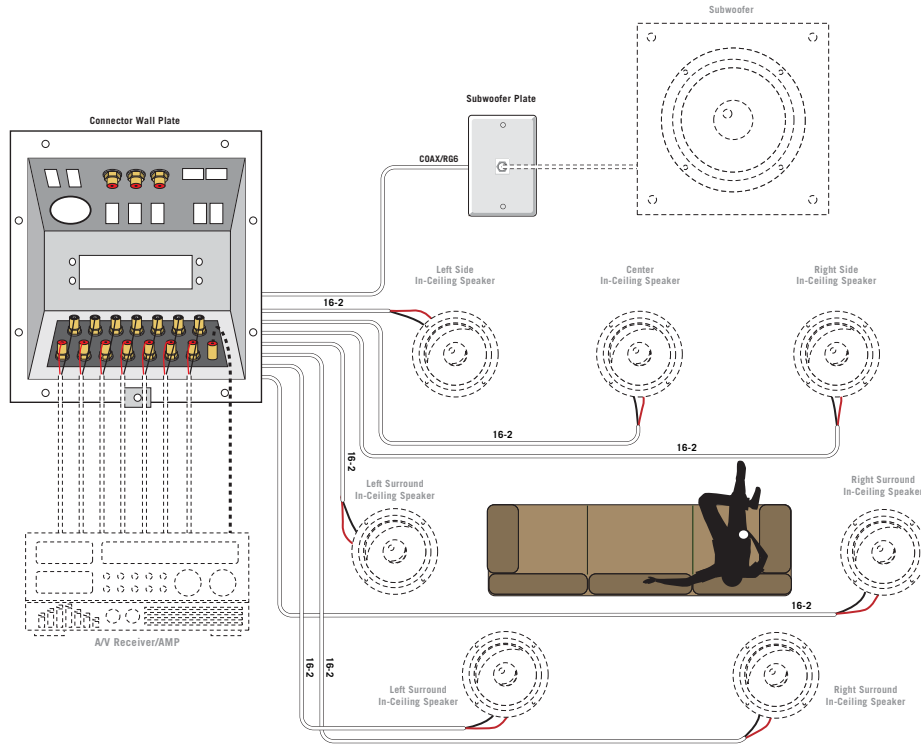

## 7.1 THEATER READY Pre-wire only

Components and wiring subject to change without notification.

### FEATURES

- Audio cables run discretely behind finished drywall
- Ready for recessed or surface mounted speaker systems
- Connection wall plate for ease of component installation