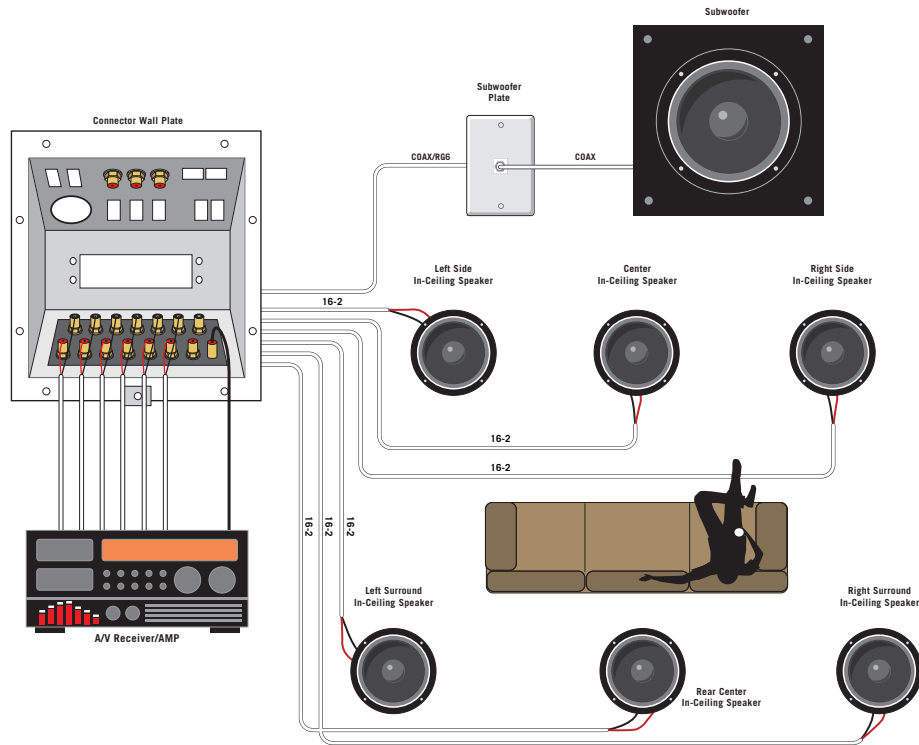

Products:

Structured Cabling	Intercom / Security Cameras
Security	Central Vacuum
Audio Distribution	Custom Integration
Home Theater	DSS Satellite

Entertain

SELECT 6.1 THEATER (In-Ceiling) Package**

Components and wiring subject to change without notification.

BILL OF MATERIAL

Quantity	Description	ROUGH	TRIM	FINAL
1	Pre-Wire (6) Speakers (1) Subwoofer	X		
6	In-Ceiling Speakers		X	
1	Connector Wall Plate at Media Niche	X	X	
1	6.1 Receiver			X
1	Powered Subwoofer			X
1	Installation and Training			X

FEATURES

- Surround yourself with music the way it was meant to be heard! With a home theater solution. Create an exciting movie experience in your home the neighbors will envy! Hearing full spectrum sound from the front and rear, puts you right in the center of the action and adds drama and excitement to your entertainment event!
- Audio cables run discretely behind finished drywall
- Sleek attractive recessed speakers
- Connection wall plate for ease of component installation

SOLUTION OPTIONS

- Upgrade to in-ceiling pivoting directional speakers for precise audio placement
- Add high quality distributed music throughout the home and patio
- Add a video package

©Copyright 2007 Foresight Systems - All Rights Reserved