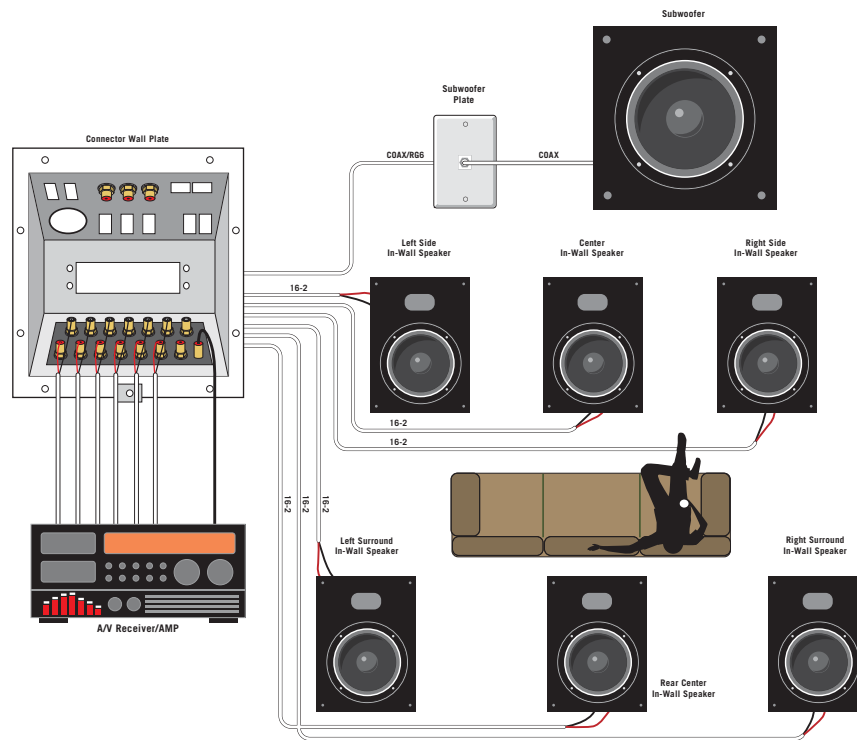

Products:

Structured Cabling	Intercom / Security Cameras
Security	Central Vacuum
Audio Distribution	Custom Integration
Home Theater	DSS Satellite

Entertain

SELECT 6.1 THEATER (In-Wall) Package**

Components and wiring subject to change without notification.

BILL OF MATERIAL

Quantity	Description			
		ROUGH	TRIM	FINAL
1	Pre-Wire (6) Speakers (1) Subwoofer	X		
6	In-Wall Speakers		X	
1	Connector Wall Plate at Media Niche	X	X	
1	6.1 Receiver			X
1	Powered Subwoofer			X
1	Installation and Training			X

FEATURES

- Surround yourself with music the way it was meant to be heard! With a home theater solution. Create an exciting movie experience in your home the neighbors will envy! Hearing full spectrum sound from the front and rear, puts you right in the center of the action and adds drama and excitement to your entertainment event!
- Audio cables run discretely behind finished drywall
- Sleek attractive recessed speakers
- Connection wall plate for ease of component installation