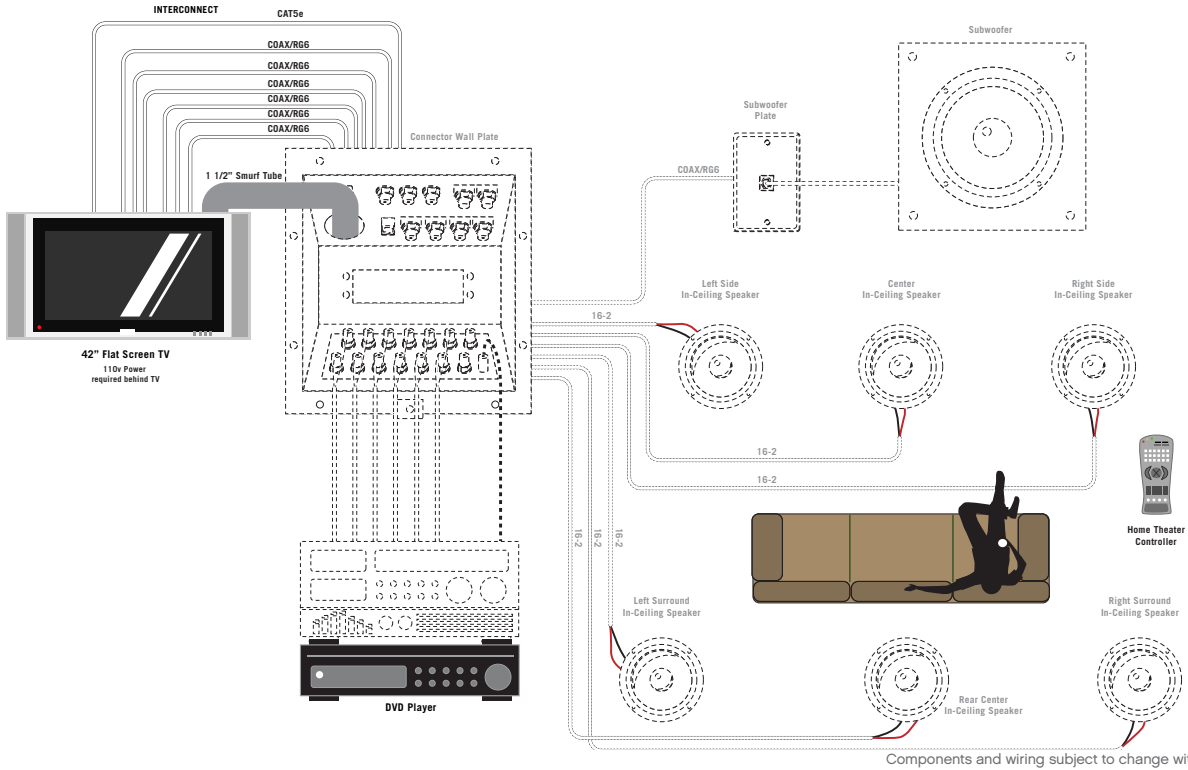

Products:

Structured Cabling	Intercom / Security Cameras
Security	Central Vacuum
Audio Distribution	Custom Integration
Home Theater	DSS Satellite

Entertain

TOTAL THEATER EXPERIENCE 42**

Components and wiring subject to change without notification.

BILL OF MATERIAL

Quantity	Description	ROUGH	TRIM	FINAL
1	Flat Screen Pre-Wire	X		
1	42" Flat HDTV		X	
1	Flat TV Fixed Wall Mount			X
1	DVD Player		X	
1	Universal Remote		X	
1	Cables and Connections		X	
1	Surge Protector		X	
1	Custom Installation and Integration		X	
1	Home Owner Orientation, 30 minutes			X

FEATURES

- Experience the ultimate in audio excitement! Create an exciting movie experience in your home the neighbors will envy! Hearing full spectrum sound from the front and rear, puts you right in the center of the action and adds drama and excitement to your entertainment event!
- Audio cables run discretely behind finished drywall
- Sleek attractive recessed speakers
- Connection wall plate and home theater components installed
- In-home orientation