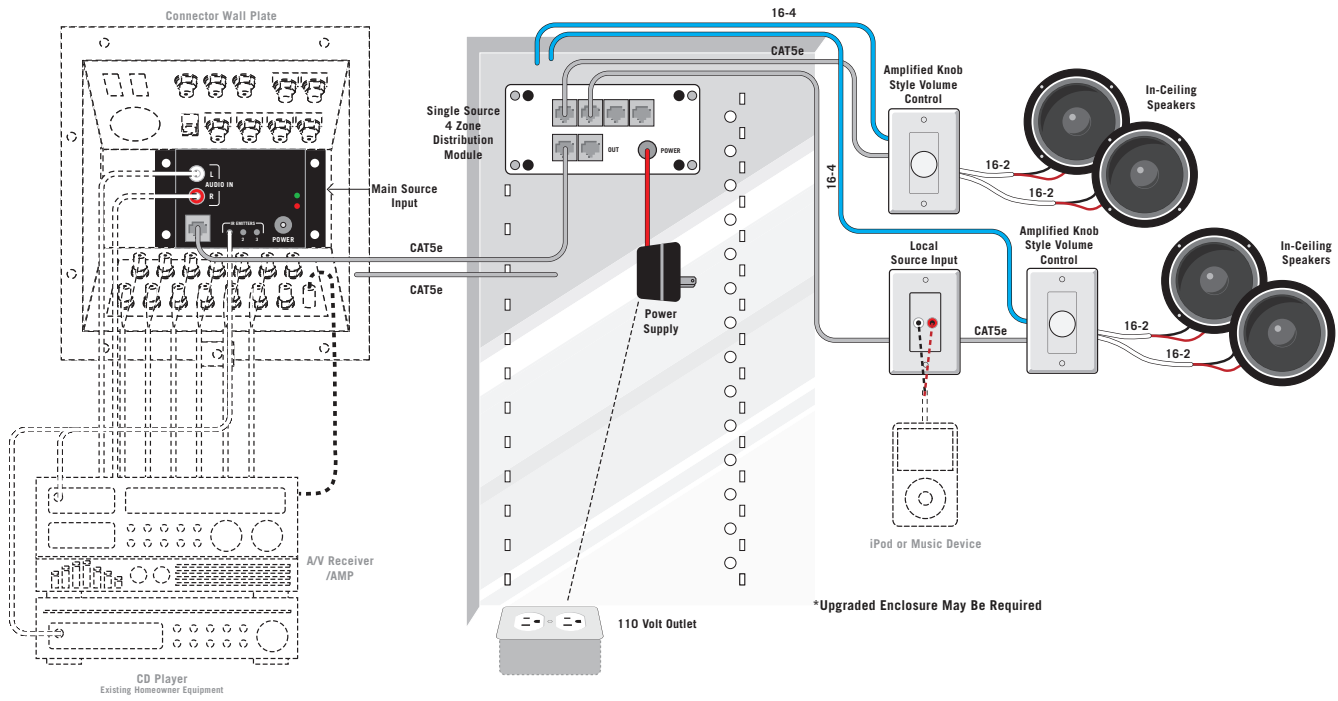

## CHOICE AUDIO Package

\*Upgraded Enclosure May Be Required

Components and wiring subject to change without notification.

## BILL OF MATERIAL

Quantity	Description			
		ROUGH	TRIM	FINAL
2	Pair In-ceiling Choice Speakers	X	X	
2	Choice Volume Control	X	X	
1	(4) Zone Distribution Module	X	X	
1	Main Source Input	X	X	
1	Power Supply		X	
1	3 Bay Adapter Plate		X	
1	Local Source Input	X	X	X
1	Home Owner Orientation			X

## FEATURES

- Experience unprecedented flexibility and high quality whole house music. Dance to your favorite songs in privacy while the children rock out to their favorite pop songs in their room.
- Audio cables run discretely behind finished drywall
- Recessed, barely visible high quality speakers
- Connection wall plate for ease of component installation
- Volume controls and connection plate installed
- Wired for A-bus and traditional speaker wiring