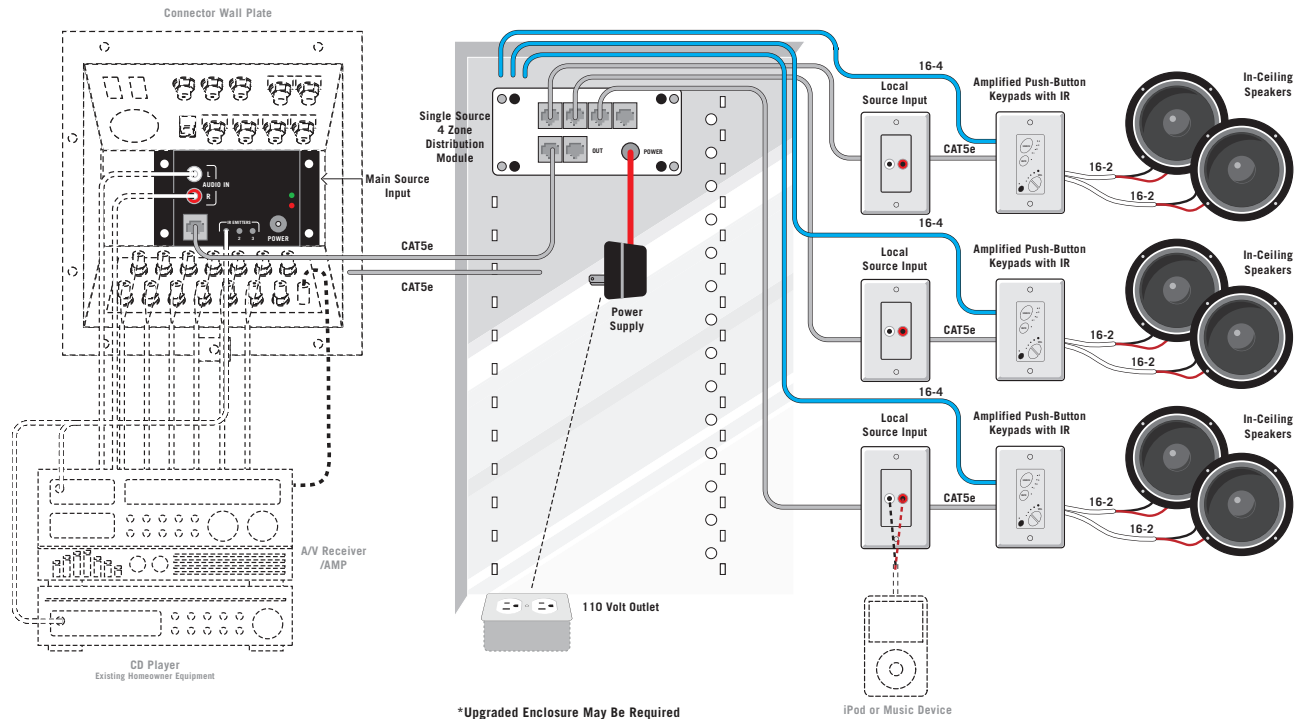

Products:

Structured Cabling	Intercom / Security Cameras
Security	Central Vacuum
Audio Distribution	Custom Integration
Home Theater	DSS Satellite

Music

SELECT AUDIO Package

Components and wiring subject to change without notification.

BILL OF MATERIAL

Quantity	Description			
		ROUGH	TRIM	FINAL
3	Pair of In-ceiling Choice Speakers	X	X	
3	Select Volume Control	X	X	
1	(4) Zone Distribution Module		X	
3	Local Source Input	X	X	
1	Power Supply		X	
1	3 Bay Adapter Plate		X	
1	Main Source Input	X	X	
1	Home Owner Orientation			X

FEATURES

- Experience unprecedented flexibility and high quality whole house music. Dance to your favorite songs in privacy while the children rock out to their favorite pop songs in their room.
- Audio cables run discretely behind finished drywall
- Recessed, barely visible high quality speakers
- Connection wall plate for ease of component installation
- Volume controls and connection plate installed