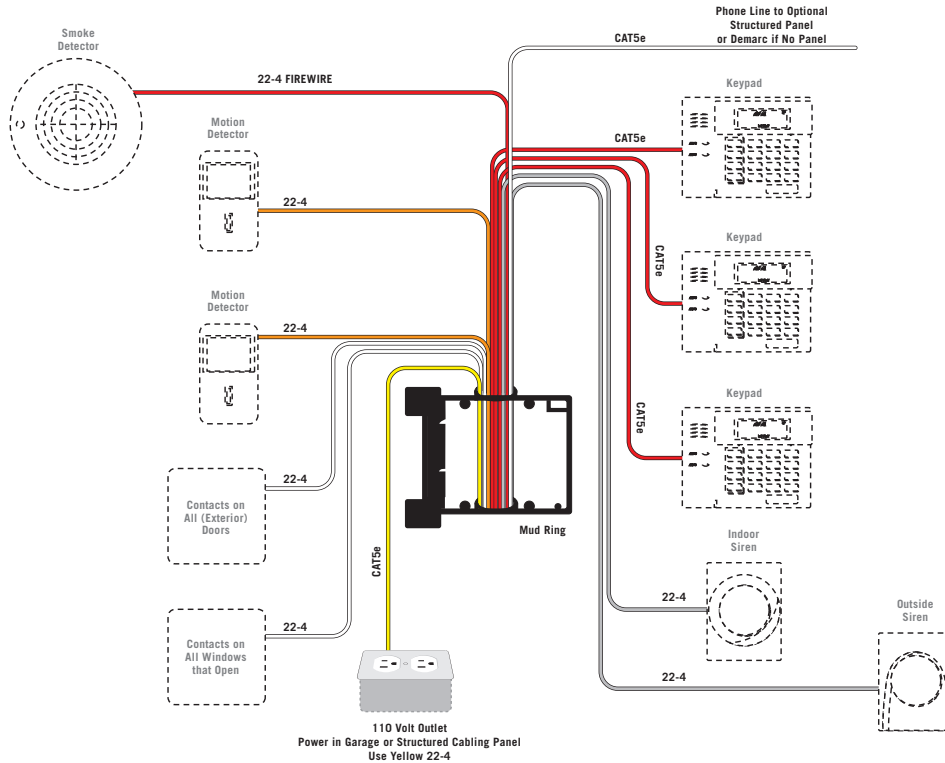

## SECURITY READY Pre-wire only

Components and wiring subject to change without notification.

### BILL OF MATERIAL

Quantity	Description	ROUGH	TRIM	FINAL
10-20	Surface Mount Sensors	X	X	
3-5	3/8 Stubby Sensor	X	X	
1	1 Gang Blank Plate at Garage Entry Keypad		X	
1	2 Gang Blank Plate at Alarm Panel Location		X	
2	Keypads Behind Drywall above Light Switches in Master Bedroom and Front Door	X		
2	Motion Detector Locations Usually in Master Bedroom and Family/Great Room	X		
1	Indoor Siren Location	X		
1	Outdoor Siren Location	X		
1	Home Owner Orientation			X