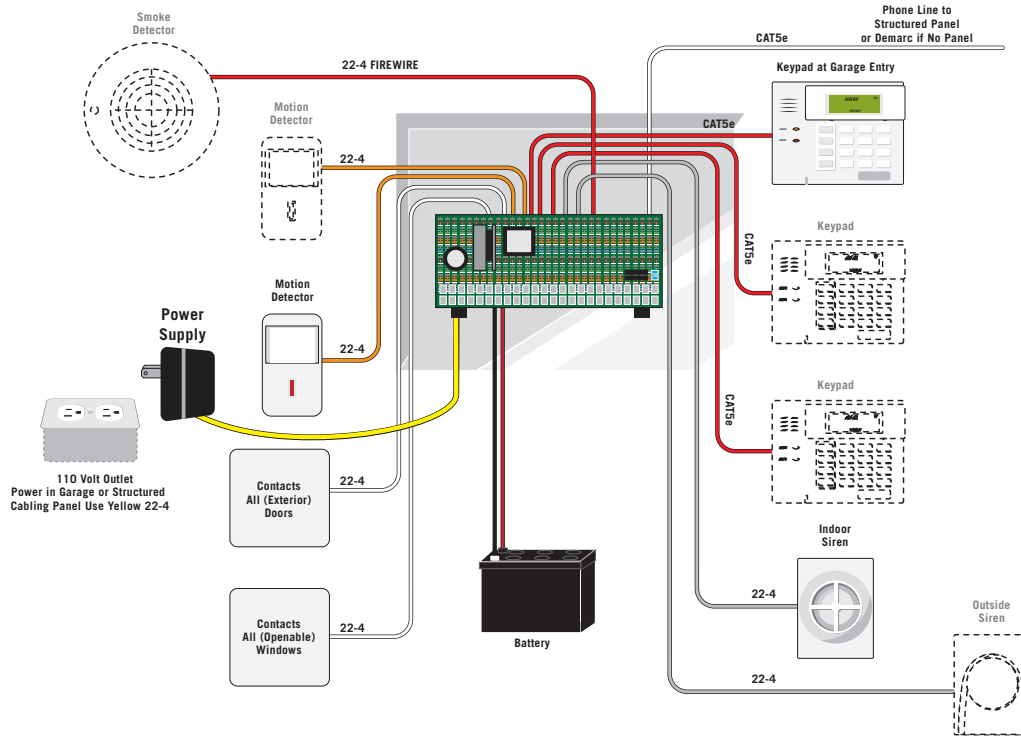

Products:

Structured Cabling	Intercom / Security Cameras
Security	Central Vacuum
Audio Distribution	Custom Integration
Home Theater	DSS Satellite

Secure

SELECT SECURITY Package

Components and wiring subject to change without notification.

BILL OF MATERIAL

Quantity	Description			
		ROUGH	TRIM	FINAL
10-20	Surface Mount Sensors	X	X	
3-5	3/8 Stubby Sensor	X	X	
1	Control Panel		X	
1	Basic Keypad		X	
1	Basic Motion Detector		X	
1	Battery Backup		X	
1	Home Owner Orientation			X
1	Yard Sign			X
4	Window Sticker			X
1	Home Owner Orientation			X